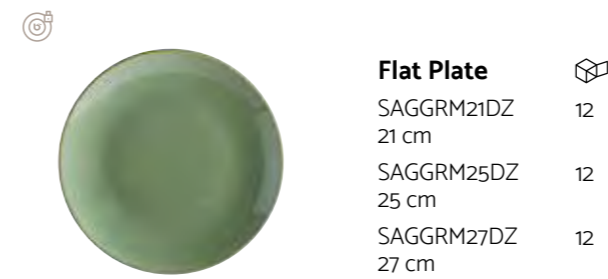

Visit this collection online to share

Quantity Per Box

Edge Chip Warranty

Stackable

**Flat Plate**  
SAGGRM21DZ 12  
21 cm  
SAGGRM25DZ 12  
25 cm  
SAGGRM27DZ 12  
27 cm

**Oval Dish**  
SAGGRM15OKY 12  
15 x 8,5 cm  
SAGGRM19OKY 12  
19 x 11 cm  
SAGGRM24OKY 12  
24 x 14 cm