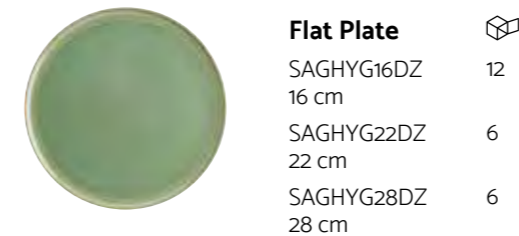

Visit this collection online to share

Quantity Per Box

Edge Chip Warranty

Stackable

**Flat Plate**  
SAGGRM21DZ 12  
21 cm  
SAGGRM25DZ 12  
25 cm  
SAGGRM27DZ 12  
27 cm

**Oval Dish**  
SAGGRM15OKY 12  
15 x 8,5 cm  
SAGGRM19OKY 12  
19 x 11 cm  
SAGGRM24OKY 12  
24 x 14 cm