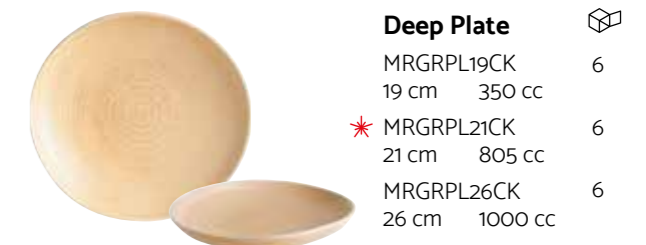

Ripple Mirage

The Ripple series brings the enchanting beauty of desert dunes to your presentations with Mirage glaze color. The Ripple series offers professional kitchens and chefs the quality they are looking for thanks to its different form variations, superior resistance to cracking, stackable design and high quality craftsmanship that supports its commitment to a low carbon footprint. Ripple guarantees its users a long lifespan thanks to its special clay recipe and each piece of the collection has a unique signature thanks to reactive glaze technology. It has a wide range of uses from fine dining restaurants to casual dining restaurants and cafes.

Visit this collection
online
to share

Quantity Per Box

Edge Chip Warranty

Stackable

New Product