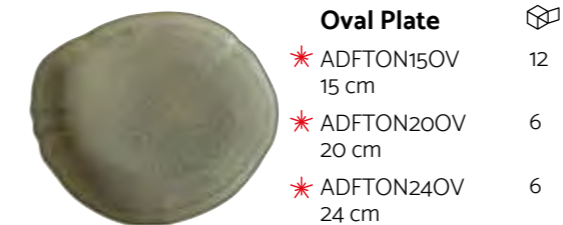

Oval Plate
* ADFTON15OV
15 cm
* ADFTON20OV
20 cm
* ADFTON24OV
24 cm
* ADFTON30OV
30 cm
* ADFTON36OV
36 cm

12
6
6
6
6