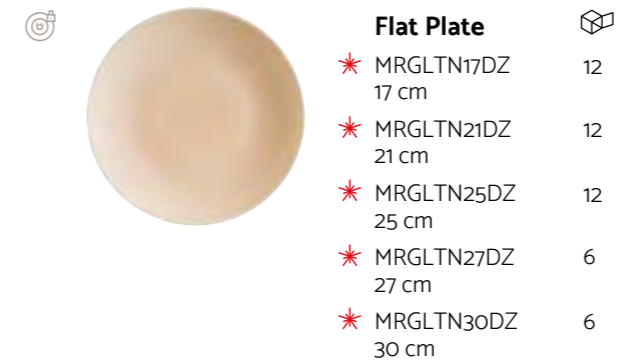

Ripple Mirage

The Ripple series brings the enchanting beauty of desert dunes to your presentations with Mirage glaze color. The Ripple series offers professional kitchens and chefs the quality they are looking for thanks to its different form variations, superior resistance to cracking, stackable design and high quality craftsmanship that supports its commitment to a low carbon footprint. Ripple guarantees its users a long lifespan thanks to its special clay recipe and each piece of the collection has a unique signature thanks to reactive glaze technology. It has a wide range of uses from fine dining restaurants to casual dining restaurants and cafes.

Visit this collection
online
to share

Quantity Per Box

Edge Chip Warranty

Stackable

New Product