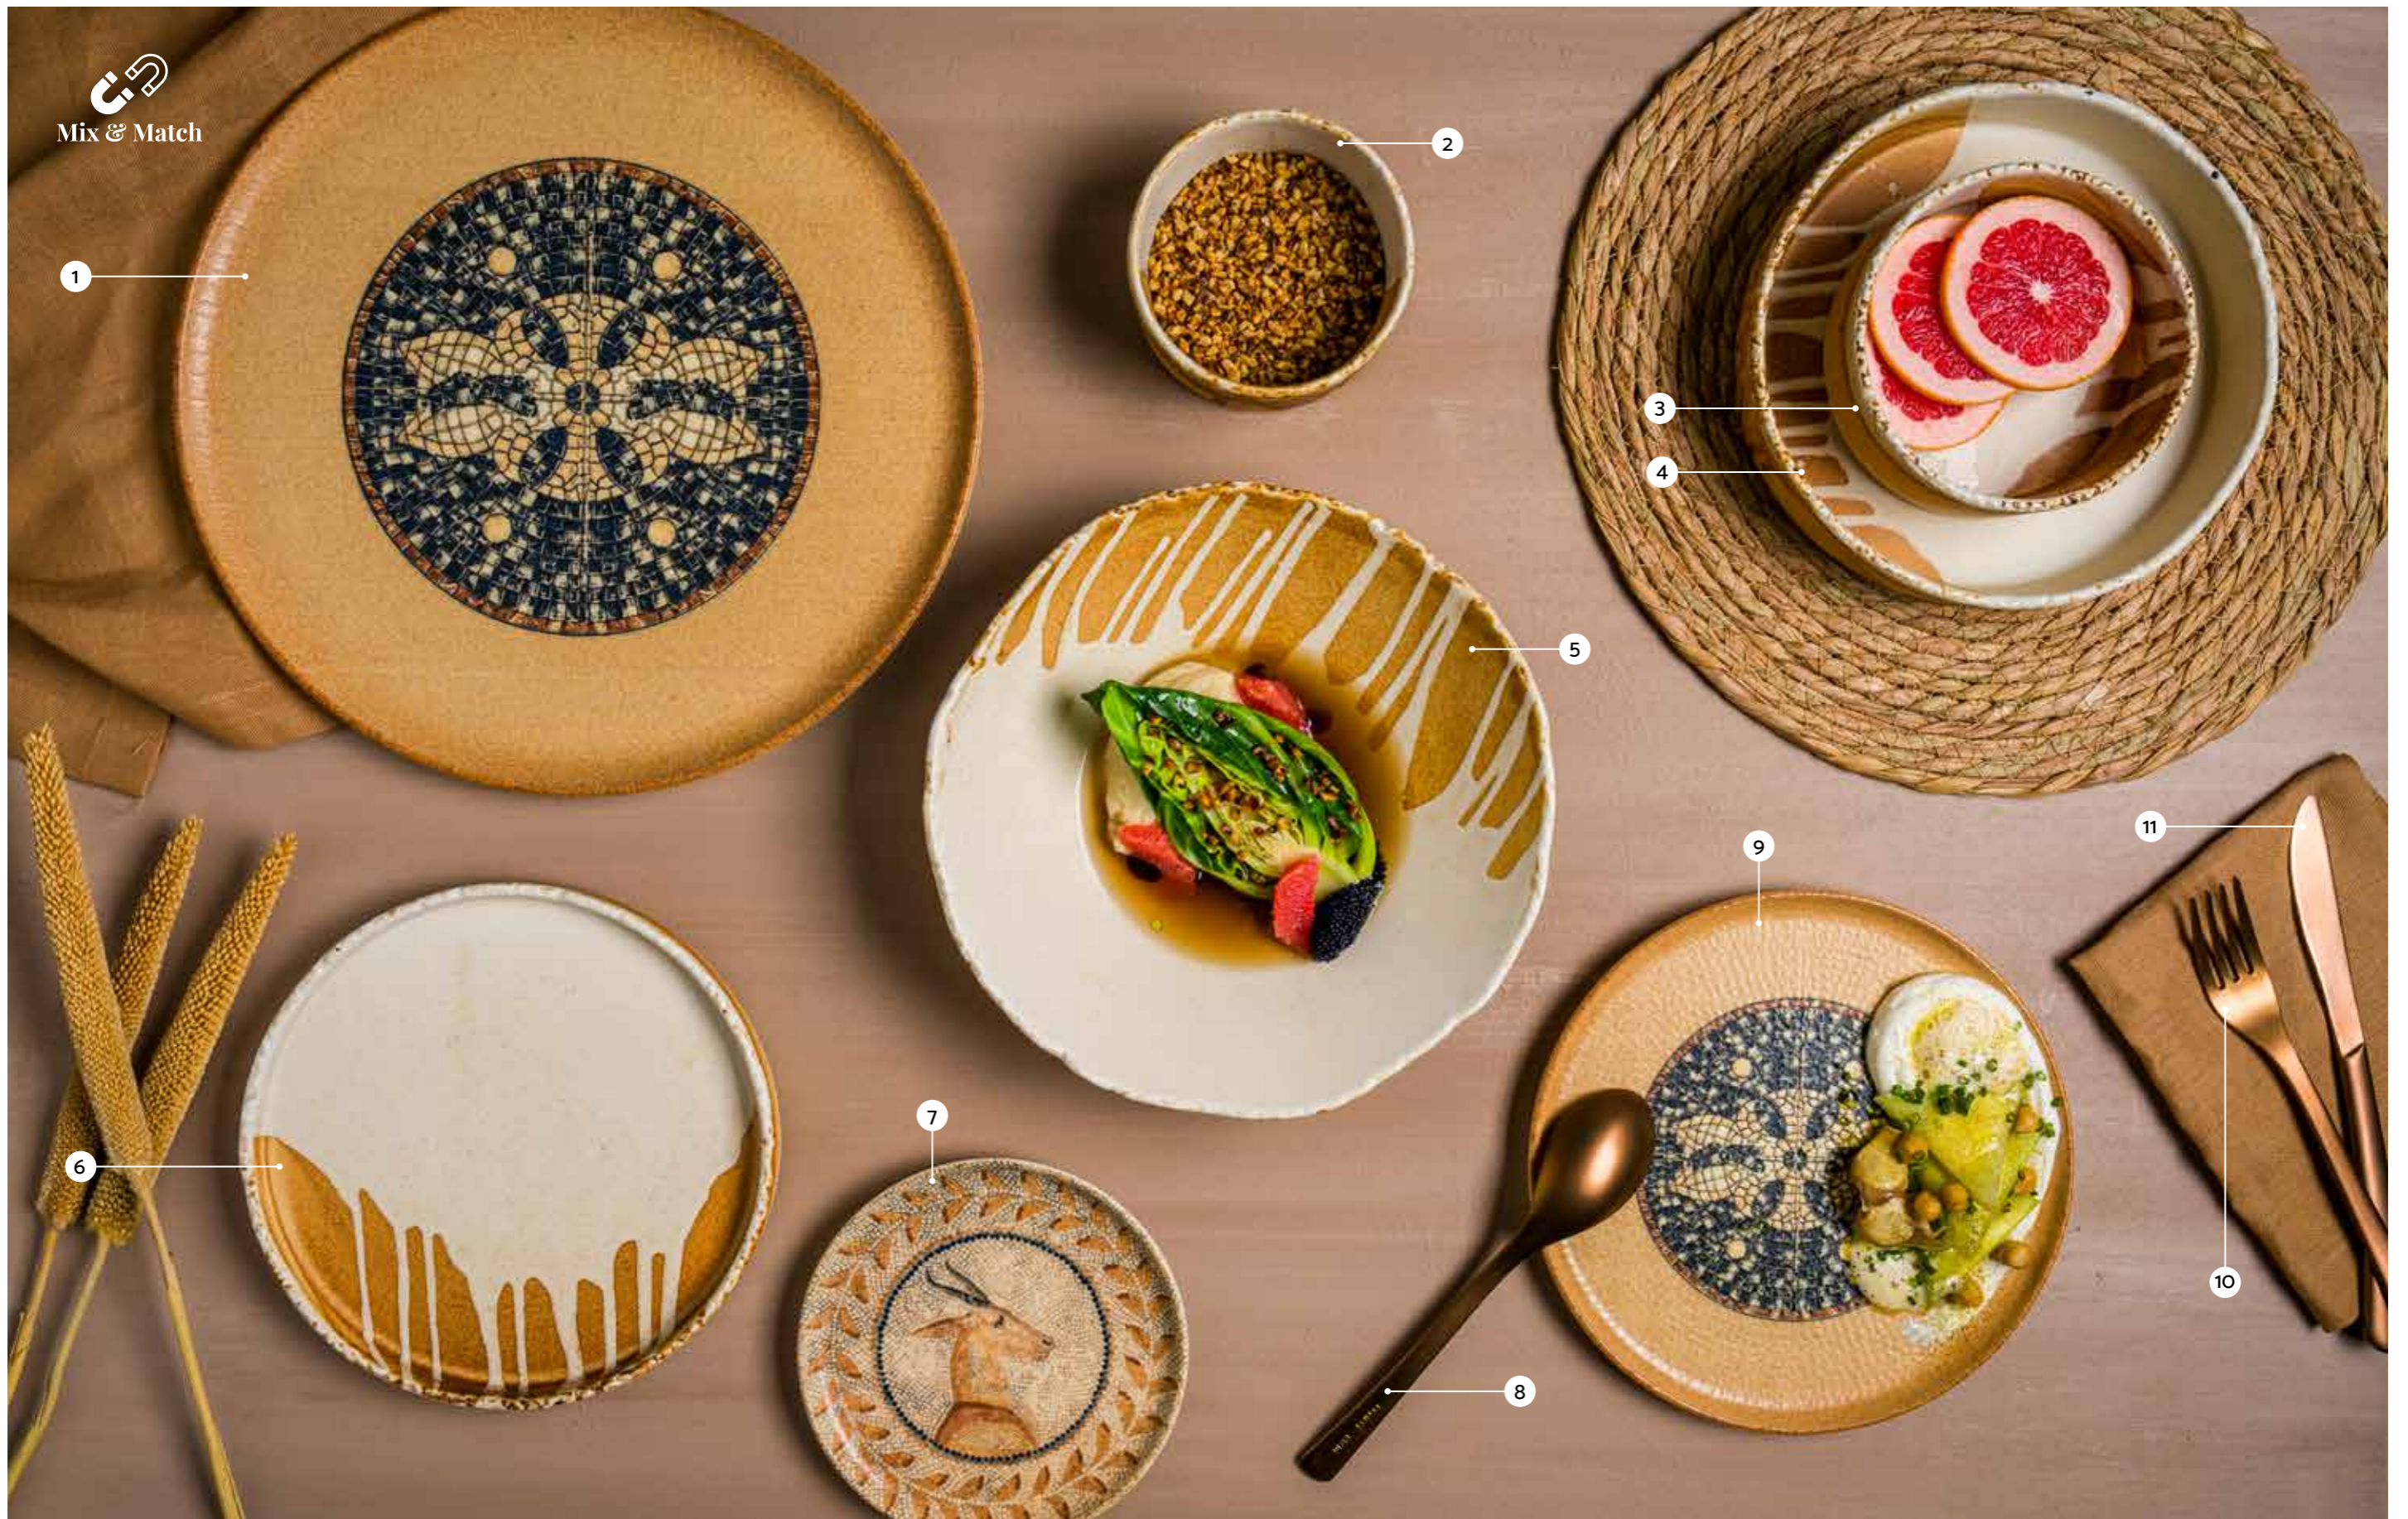

Mix & Match

1- Mesopotamia | S-MT-MZPMWHYG28DZ
2- Solis | SLS13JO
3- Solis | SLS20KS
4- Solis | SLS26KS

5- Solis | SLS26CK
6- Solis | SLS21DZ
7- Mesopotamia | S-MT-MZPBHYG16DZ
8- Vogue Mat Bronze | 1330VOGO1MBR

9- Mesopotamia | S-MT-MZPMWHYG22DZ
10- Vogue | 1130VOGO1MBR
11- Vogue Mat Bronze | 1230VOGO1MBR

Mesopotamia & Solis