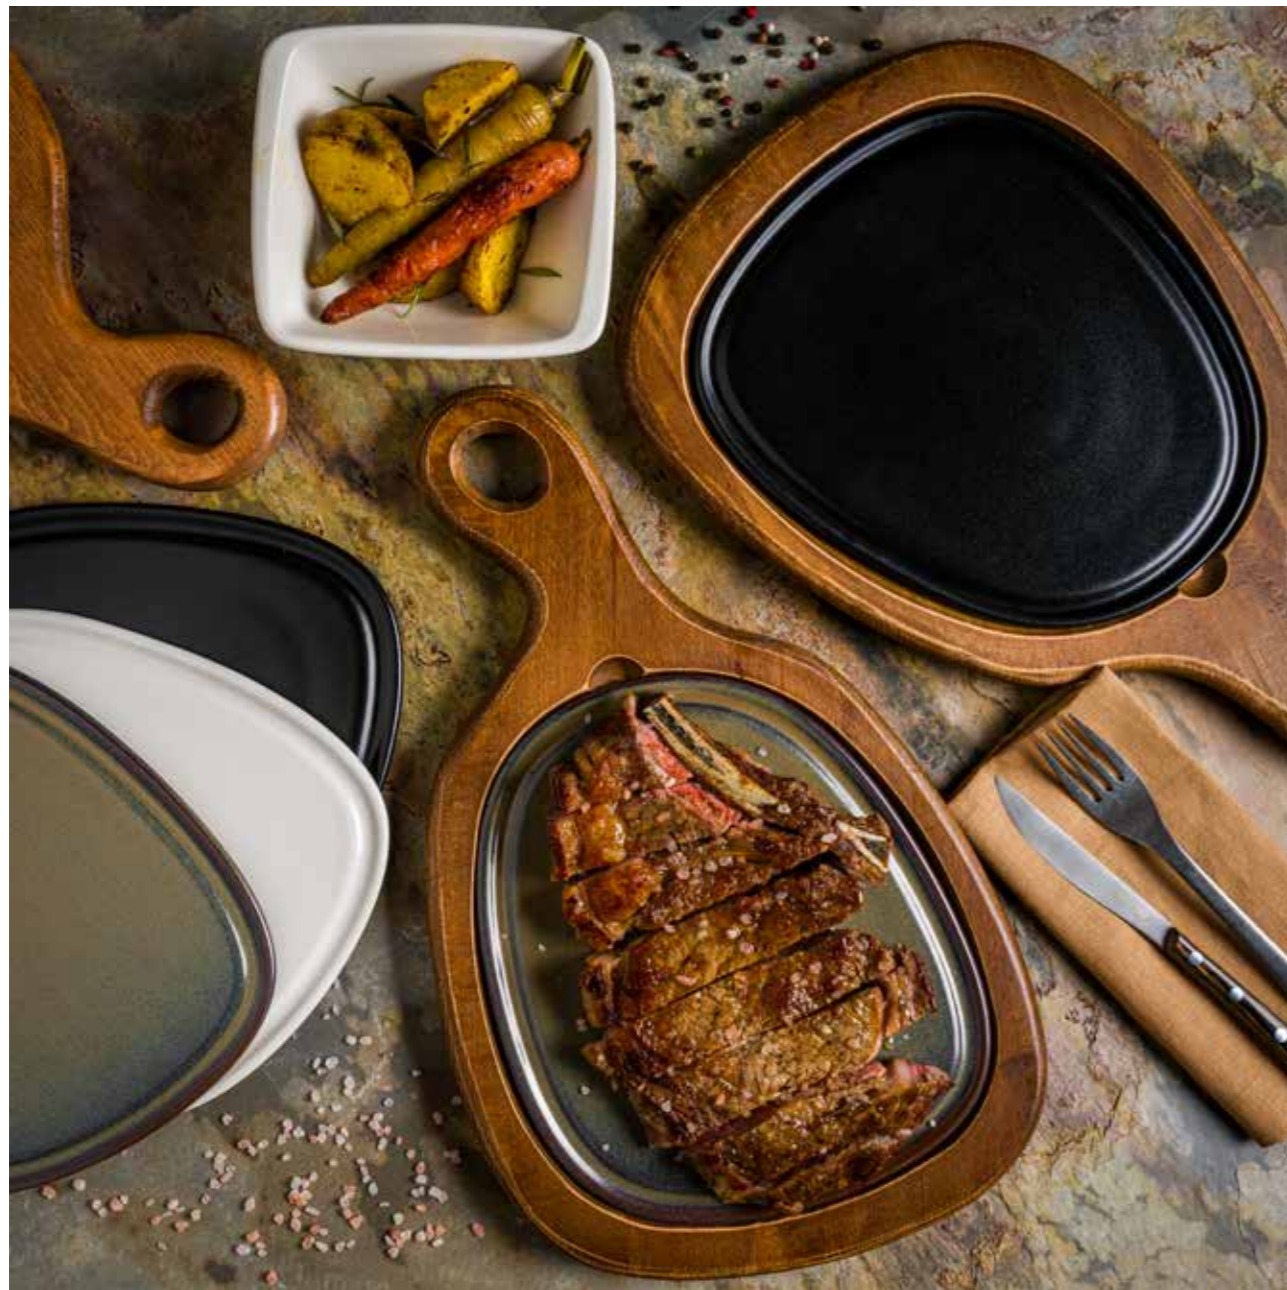

# Piuma

Piuma effortlessly blends the warm touch of wood with the clean, pure texture of porcelain, adding an innovative and stylish twist to your steak and cheese presentations. Drawing inspiration from the unique dirt-repellent structure of goose feathers, the Piuma Collection is designed with practicality in mind. Its separable wood and ceramic pieces are not only easy to clean but also fit together seamlessly, offering both functionality and elegance in every serving.