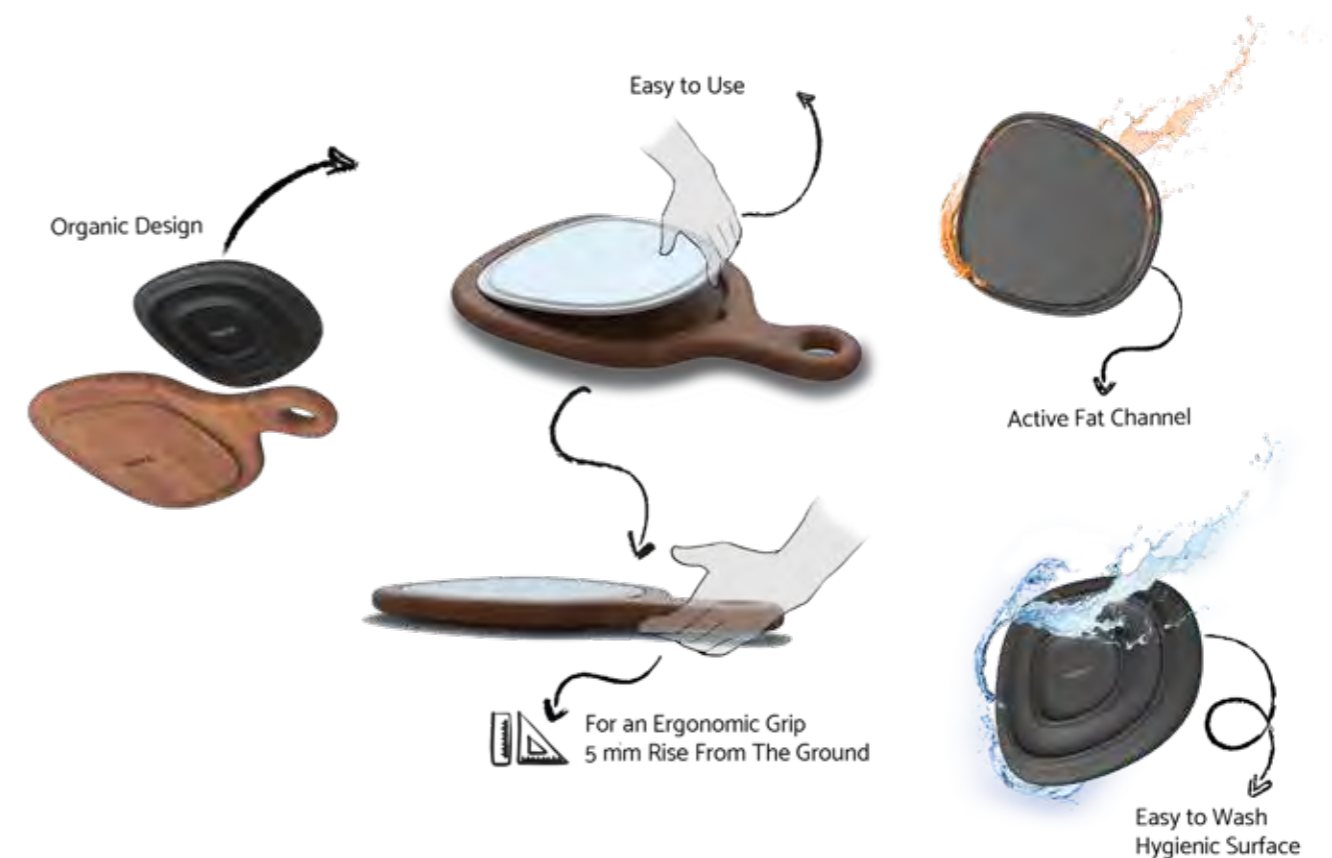

6

**Piuma Flat Plate**  
GOPIU25DZ  
24,5 x 20,5 cm

6

- Designed and manufactured in Turkey
- Ergonomic design, easy to hold
- 2 pcs set – beech wood main plate, porcelain service plate
- 5 mm above the surface for easy grip