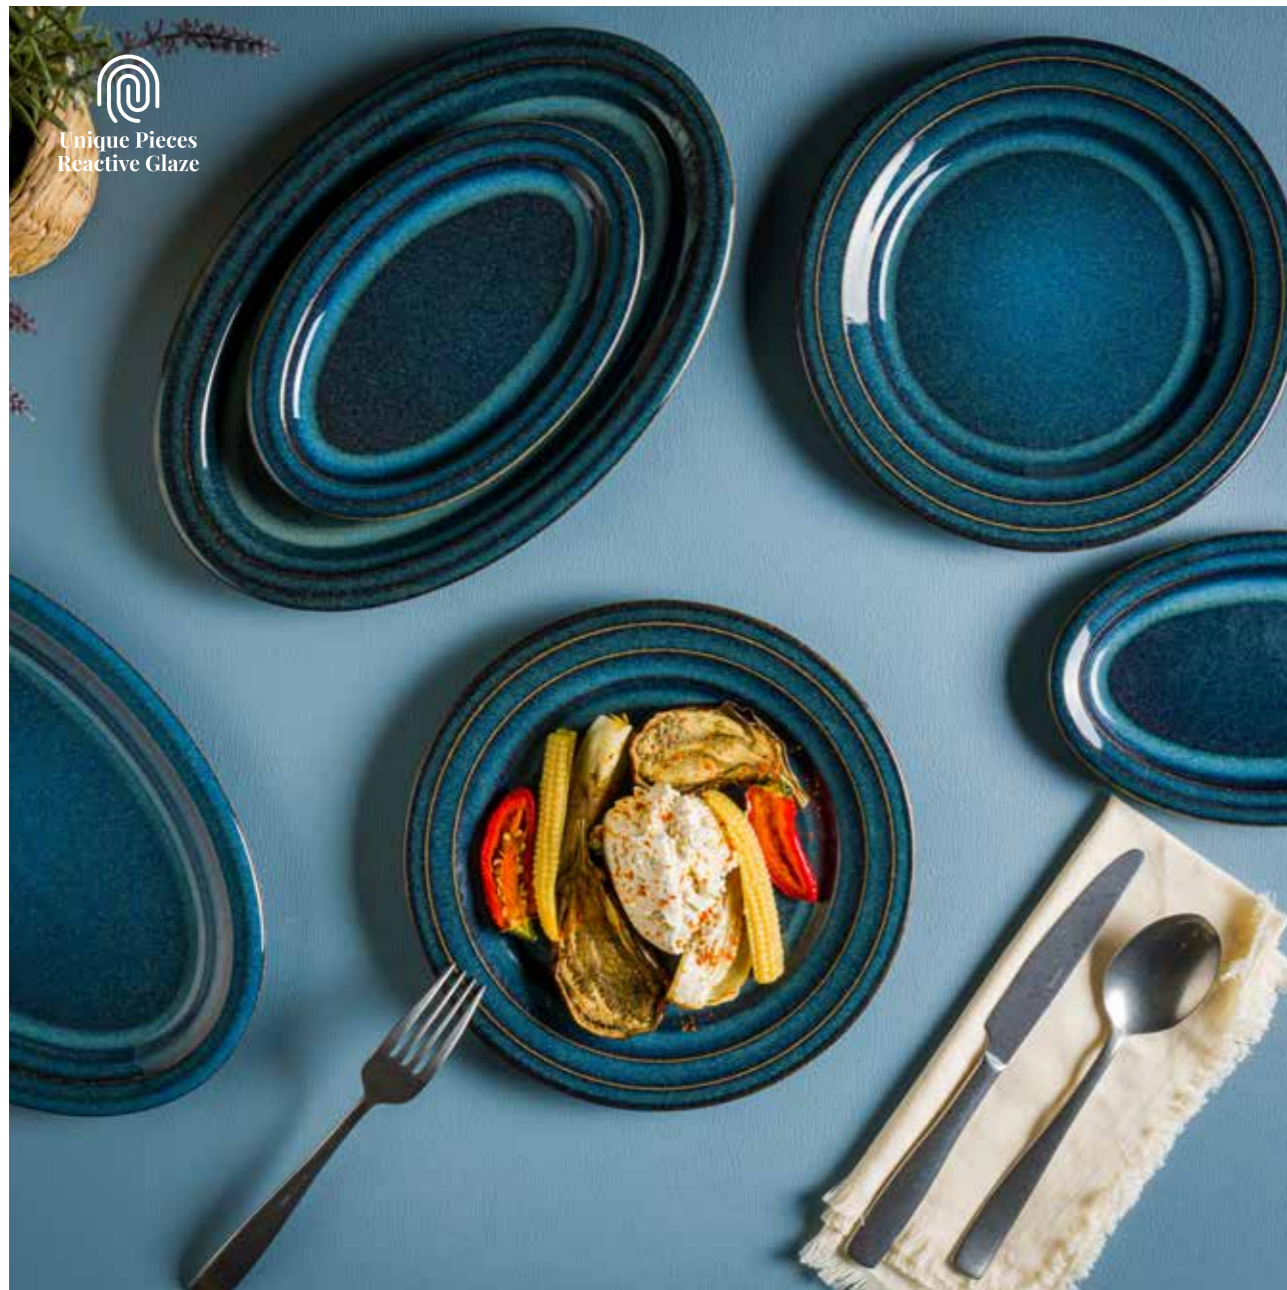

Halo Ocean

Explore more colours

Halo
HAL
Page: 78

Special edge design of HALO Collection awaits for master chefs, to deepen the presentations they create using dozens of colors, aromas and flavors. Inspired by the movement of the universe and the dynamics of nature, angular design of circular forms uses the reflection of light impressively. Thus this effortless simplicity allows you to create spectacular presentations and make food the hero of the whole setting. Crown your presentations with modern and balanced touch of HALO Collection, mirroring the circular motions of nature.

Visit this collection online to share

Quantity Per Box

Edge Chip Warranty

Stackable

	Flat Plate OCHAL32DZ 32 cm OCHAL30DZ 30 cm OCHAL28DZ 28 cm OCHAL24DZ 24 cm OCHAL22DZ 22 cm OCHAL18DZ 18 cm		Oval Plate OCHAL40OV 40 cm OCHAL36OV 36 cm OCHAL32OV 32 cm OCHAL28OV 28 cm OCHAL22OV 22 cm
	Deep Plate OCHAL23CK 23 cm 300 cc OCHAL27CK 27 cm 460 cc OCHAL28CK 28 cm 400 cc		Coffee Cup & Saucer OCHAL01KF 70 cc OCHAL01KT 12 cm
	Tea Cup & Saucer OCHAL180CF 180 cc - Pairs With HAL250CT		Tea Cup & Saucer OCHAL250CF 250 cc OCHAL250CT 16 cm