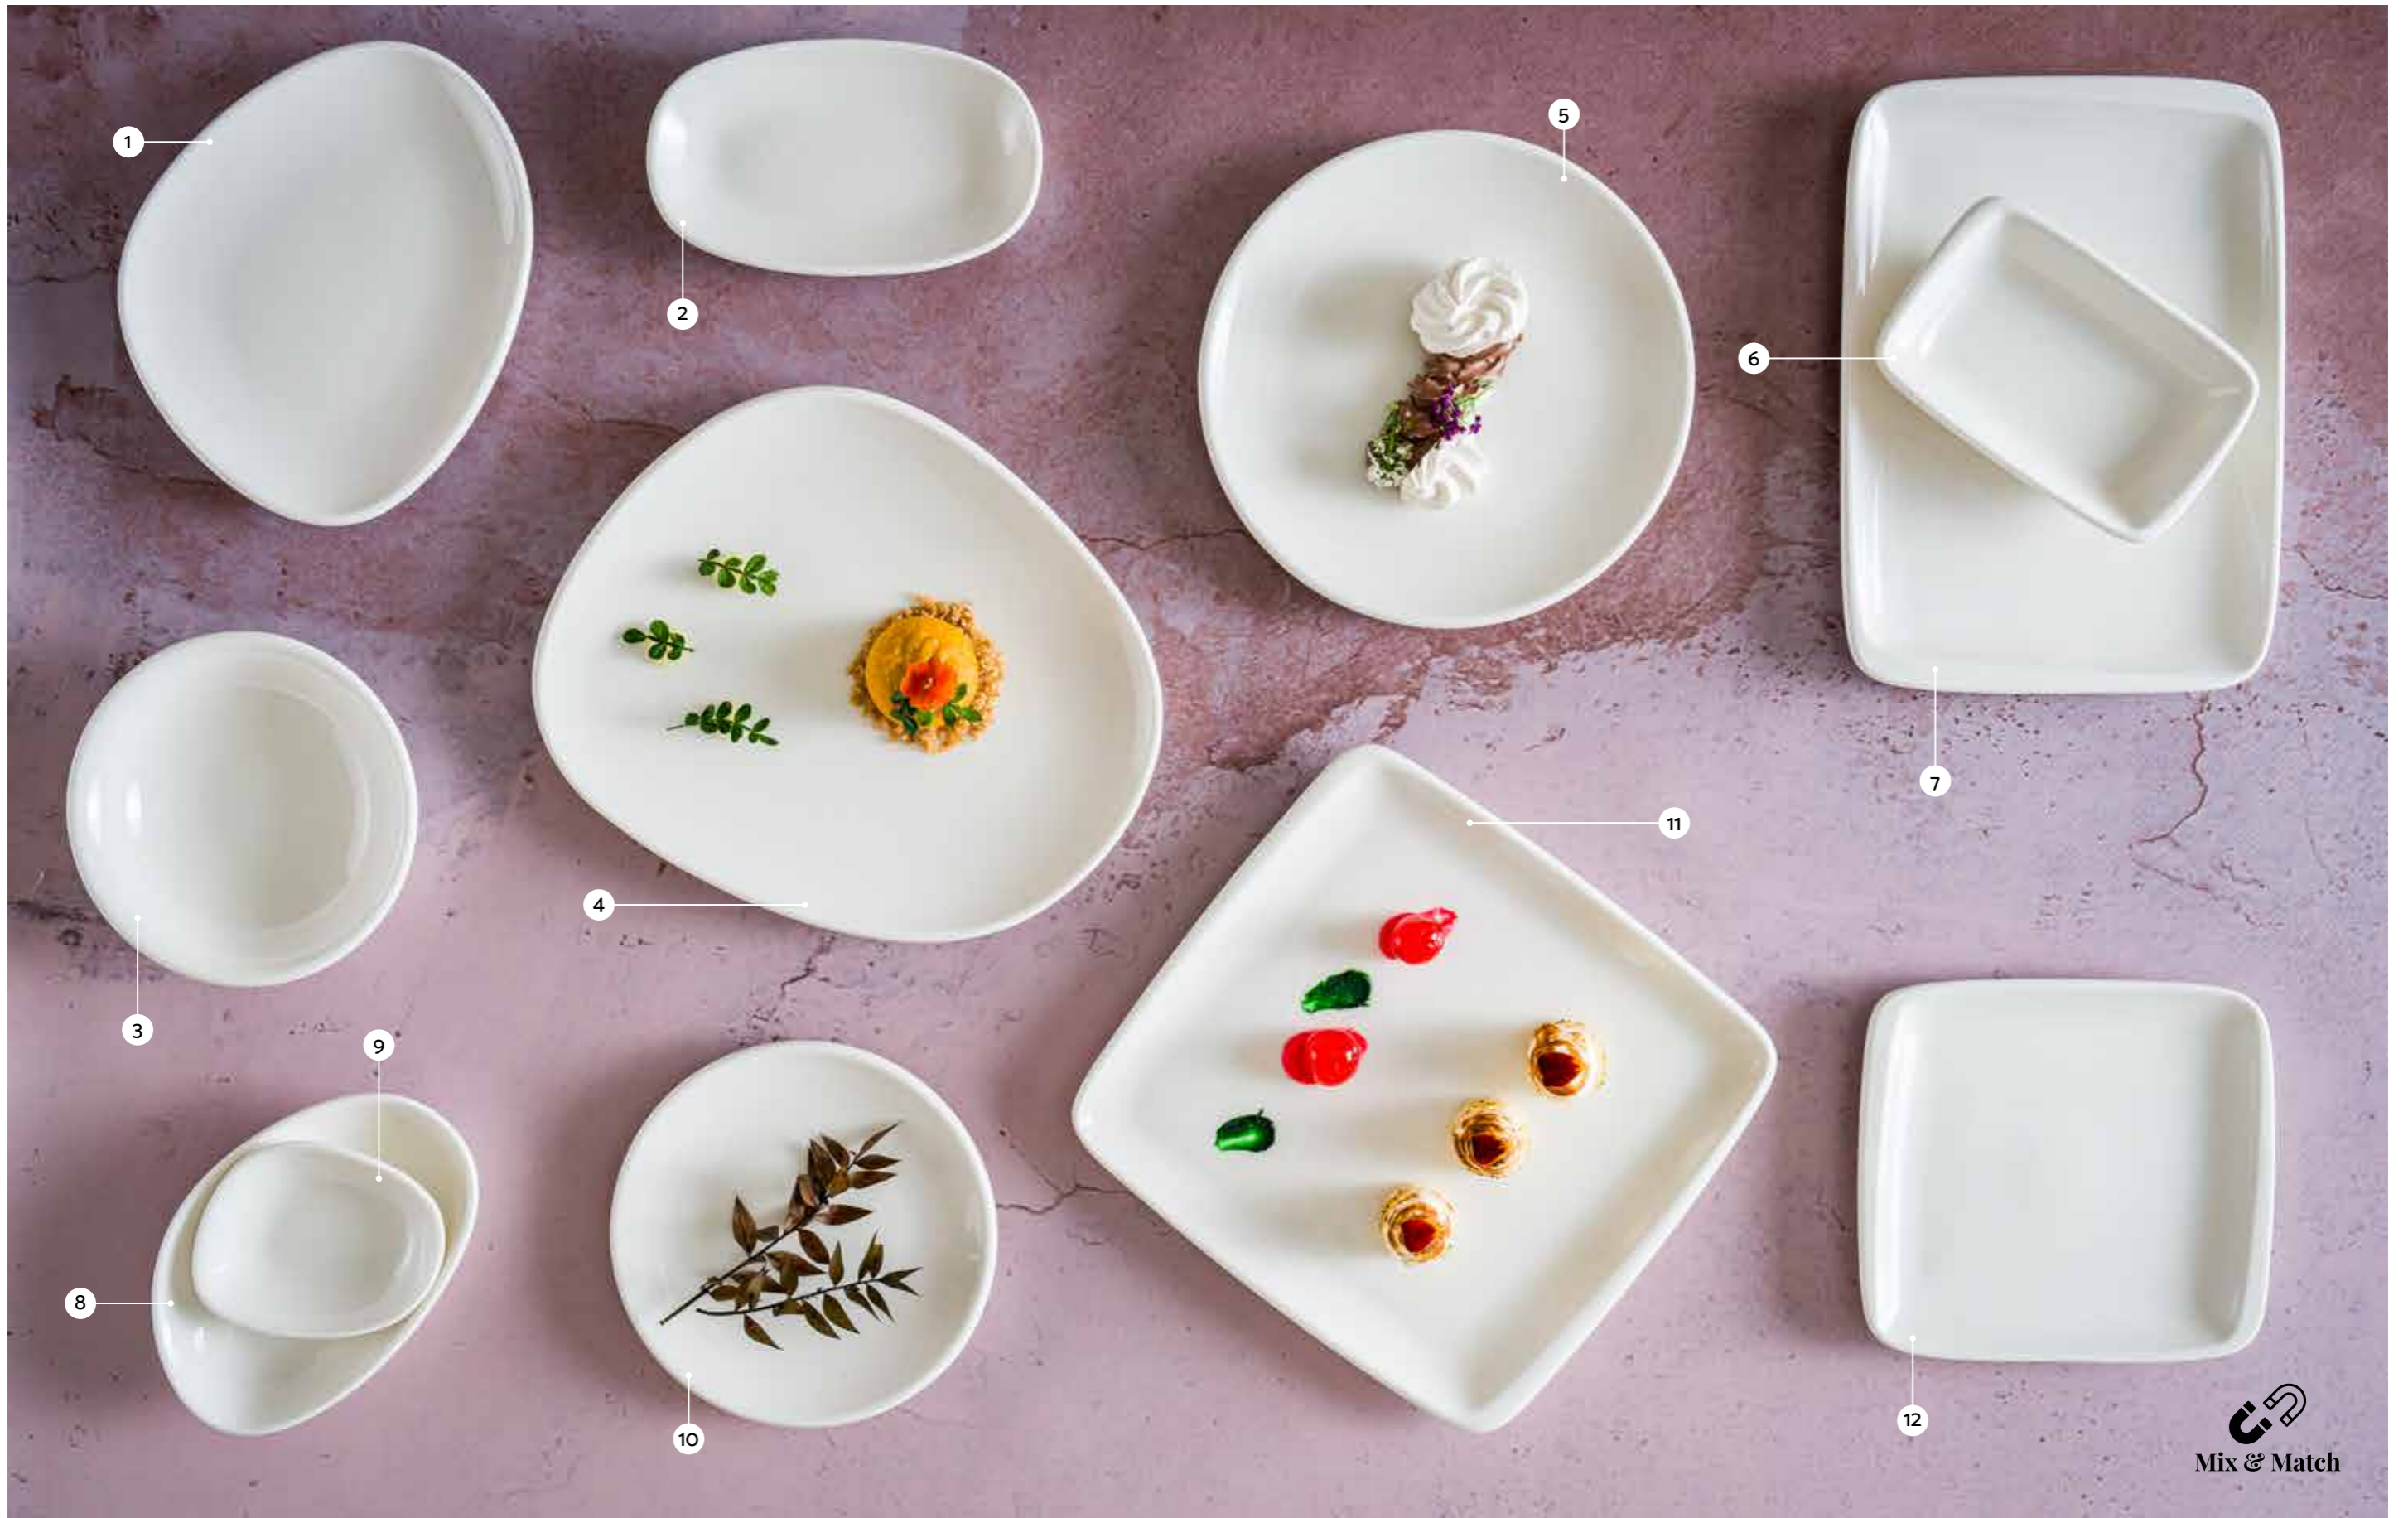

 	<b>Bowl Underliner</b>		
GRM19KKT	19 cm		12

Our new 19 cm underliner suits with seven different bowls that meet every volume and style needs of chefs. This multipurpose underliner is also a great alternative to be used as a degustation or dessert plate with a stylish coupé center niche.