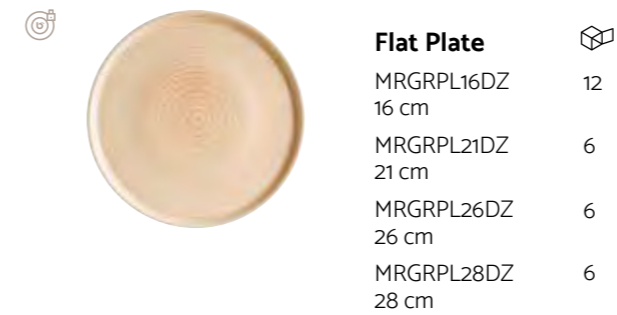

Ripple Mirage

The Ripple series brings the enchanting beauty of desert dunes to your presentations with Mirage glaze color. The Ripple series offers professional kitchens and chefs the quality they are looking for thanks to its different form variations, superior resistance to cracking, stackable design and high quality craftsmanship that supports its commitment to a low carbon footprint. Ripple guarantees its users a long lifespan thanks to its special clay recipe and each piece of the collection has a unique signature thanks to reactive glaze technology. It has a wide range of uses from fine dining restaurants to casual dining restaurants and cafes.

Visit this collection
online
to share

Quantity Per Box

Edge Chip Warranty

Stackable

New Product