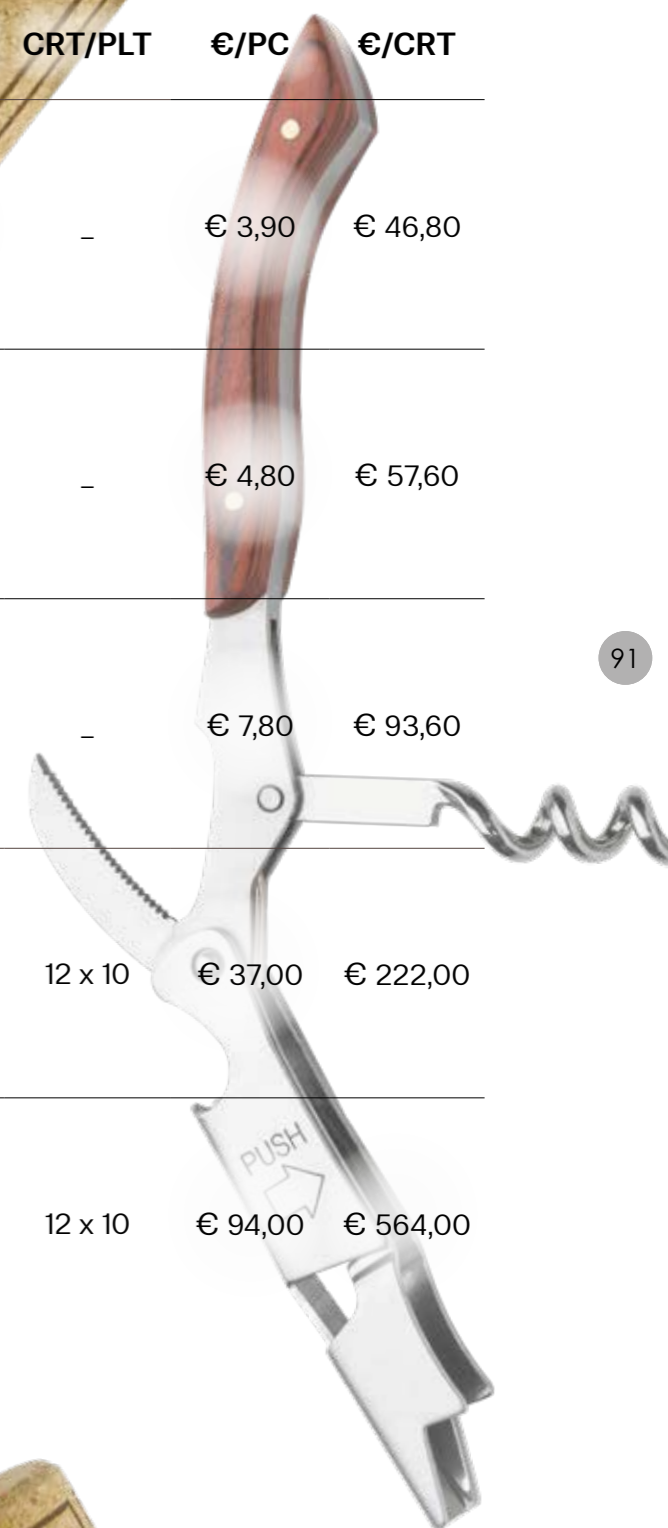

Brevetto: 21 Luglio 1970 (Walter Fortunato)

Inconfondibile nelle sue forme, rappresenta l'evoluzione del progetto originario.
Ogni pezzo viene lavorato con cura e rispecchia perfettamente il livello qualitativo raggiunto da Brevetti WAF nella lavorazione dei metalli.

Patent: 21 July 1970 (Walter Fortunato)

Unmistakable in its forms, it represents the evolution of the original project.
Each piece is worked with care and perfectly reflects the level of quality achieved by Brevetti WAF in metalworking.